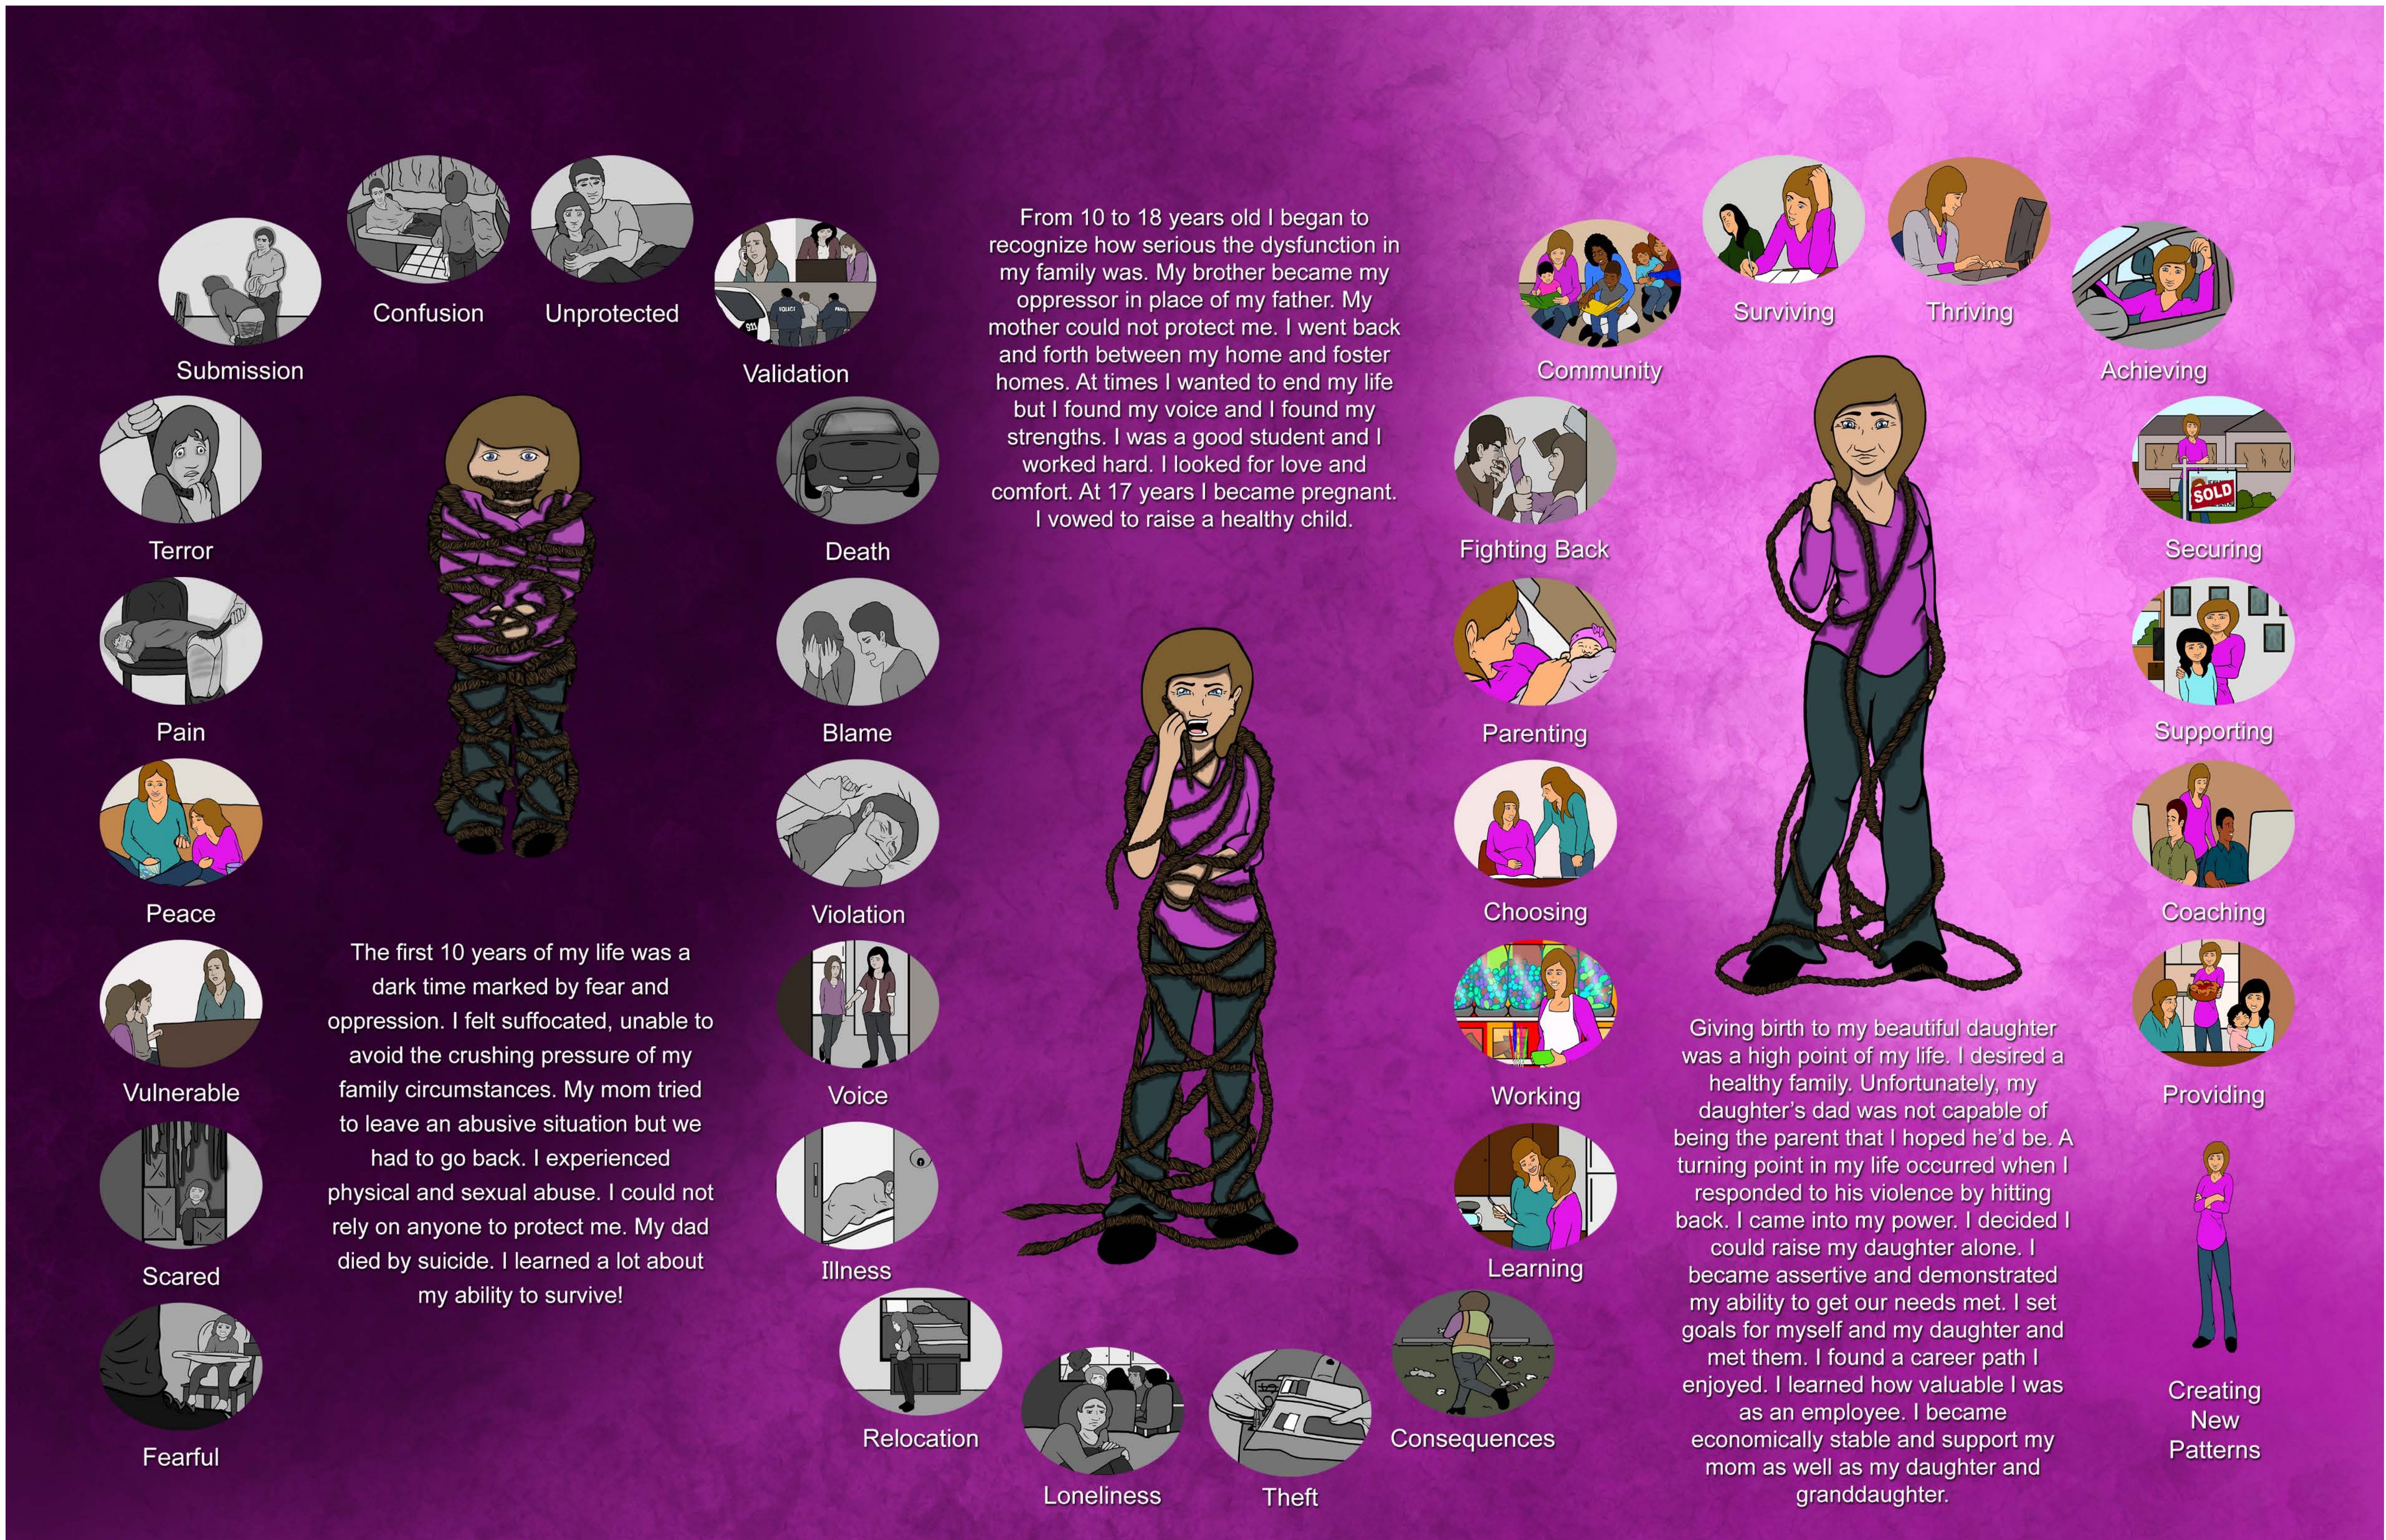

CASE STUDY LIFE MAP: MY PERSONAL JOURNEY - A

Determinants Of Social Capital And Differential Success: Building A Better Life

Mulder, M., Marvin, R., Sleiman-Long, Z., Cornejo, C., Morrison, D., Winterford-Nadeau, K., Ye, L., Surette, S. (May, 2018).